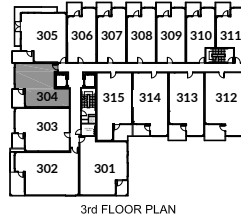

SUITE 204 - 404

1 bed, 1 bath

619 SQ.FT.

Balcony Level 2 - 67 SQ.FT.

Balcony Level 3 & 4 - 79 SQ.FT.

Dimensions, sizes, specifications, layouts and materials are approximate only and subject to change without notice. E.&O.E.