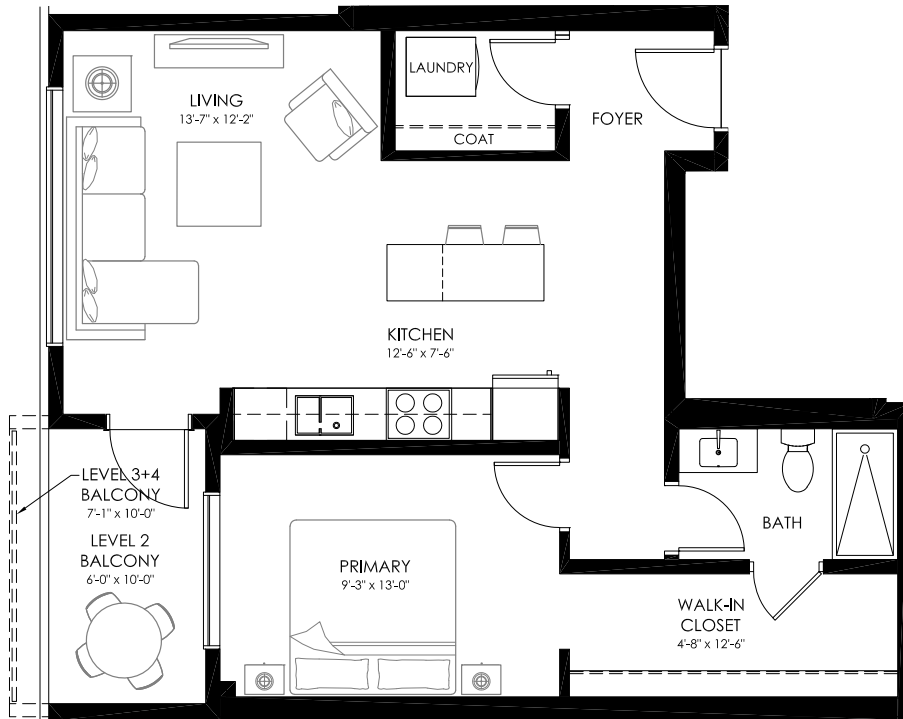

SUITE 204 - 404

1 bed, 1 bath

619 SQ.FT.

Balcony Level 2 - 67 SQ.FT.

Balcony Level 3 & 4 - 79 SQ.FT.

Dimensions, sizes, specifications, layouts and materials are approximate only and subject to change without notice. E.&O.E.