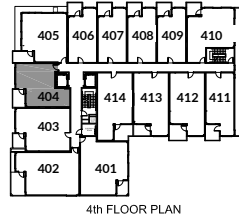

SUITE 204 - 404

1 bed, 1 bath

619 SQ.FT.

Balcony Level 2 - 67 SQ.FT.

Balcony Level 3 & 4 - 79 SQ.FT.

Dimensions, sizes, specifications, layouts and materials are approximate only and subject to change without notice. E.&O.E.