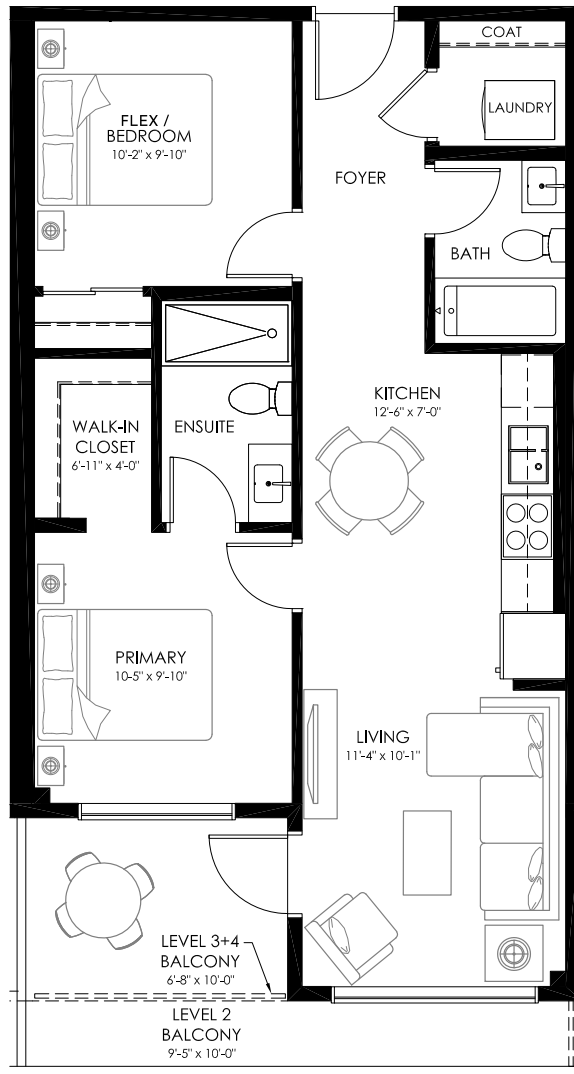

# SUITE 214 + 314 SUITE 413

1 bed + flex, 2 bath

737 SQ.FT.

Balcony Level 2 - 137 SQ.FT.

Balcony Level 3 & 4 - 72 SQ.FT.

2nd FLOOR PLAN

3rd FLOOR PLAN

4th FLOOR PLAN