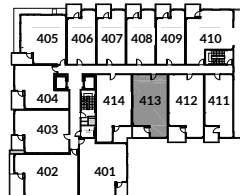

# SUITE 214 + 314 SUITE 413

1 bed + flex, 2 bath

737 SQ.FT.

Balcony Level 2 - 137 SQ.FT.

Balcony Level 3 & 4 - 72 SQ.FT.

2nd FLOOR PLAN

3rd FLOOR PLAN

4th FLOOR PLAN