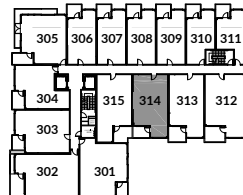

# SUITE 214 + 314 SUITE 413

1 bed + flex, 2 bath

737 SQ.FT.

Balcony Level 2 - 137 SQ.FT.

Balcony Level 3 & 4 - 72 SQ.FT.

2nd FLOOR PLAN

3rd FLOOR PLAN

4th FLOOR PLAN