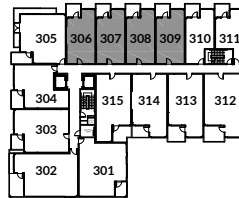

SUITE 206 - 406
SUITE 207 - 407
SUITE 208 - 408
SUITE 209 - 409

1 bed, 1 bath

536 SQ.FT.

Balcony Level 2 - 44 SQ.FT.

Balcony Level 3 & 4 - 67 SQ.FT.

2nd FLOOR PLAN

3rd FLOOR PLAN

4th FLOOR PLAN