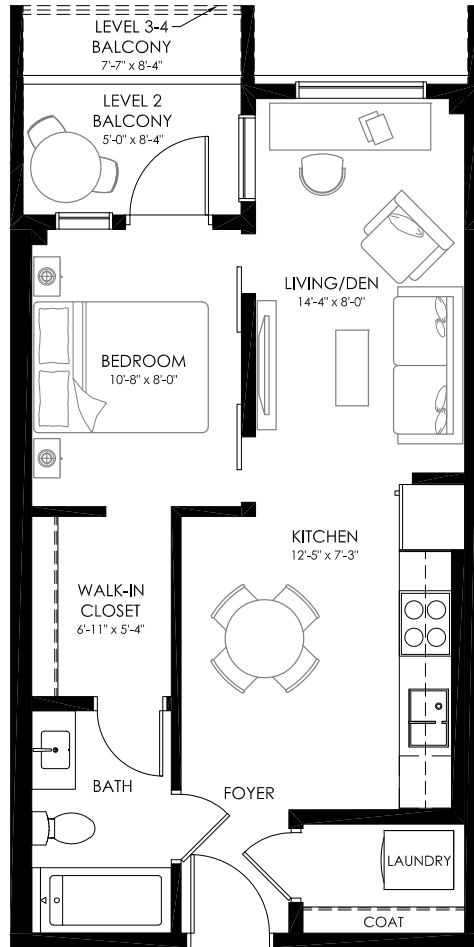

SUITE 206 - 406
SUITE 207 - 407
SUITE 208 - 408
SUITE 209 - 409

1 bed, 1 bath

536 SQ.FT.

Balcony Level 2 - 44 SQ.FT.

Balcony Level 3 & 4 - 67 SQ.FT.

2nd FLOOR PLAN

3rd FLOOR PLAN

4th FLOOR PLAN