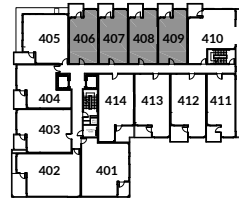

SUITE 206 - 406
SUITE 207 - 407
SUITE 208 - 408
SUITE 209 - 409

1 bed, 1 bath

536 SQ.FT.

Balcony Level 2 - 44 SQ.FT.

Balcony Level 3 & 4 - 67 SQ.FT.

2nd FLOOR PLAN

3rd FLOOR PLAN

4th FLOOR PLAN