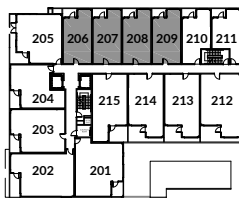

SUITE 206 - 406
SUITE 207 - 407
SUITE 208 - 408
SUITE 209 - 409

1 bed, 1 bath

536 SQ.FT.

Balcony Level 2 - 44 SQ.FT.

Balcony Level 3 & 4 - 67 SQ.FT.

2nd FLOOR PLAN

3rd FLOOR PLAN

4th FLOOR PLAN